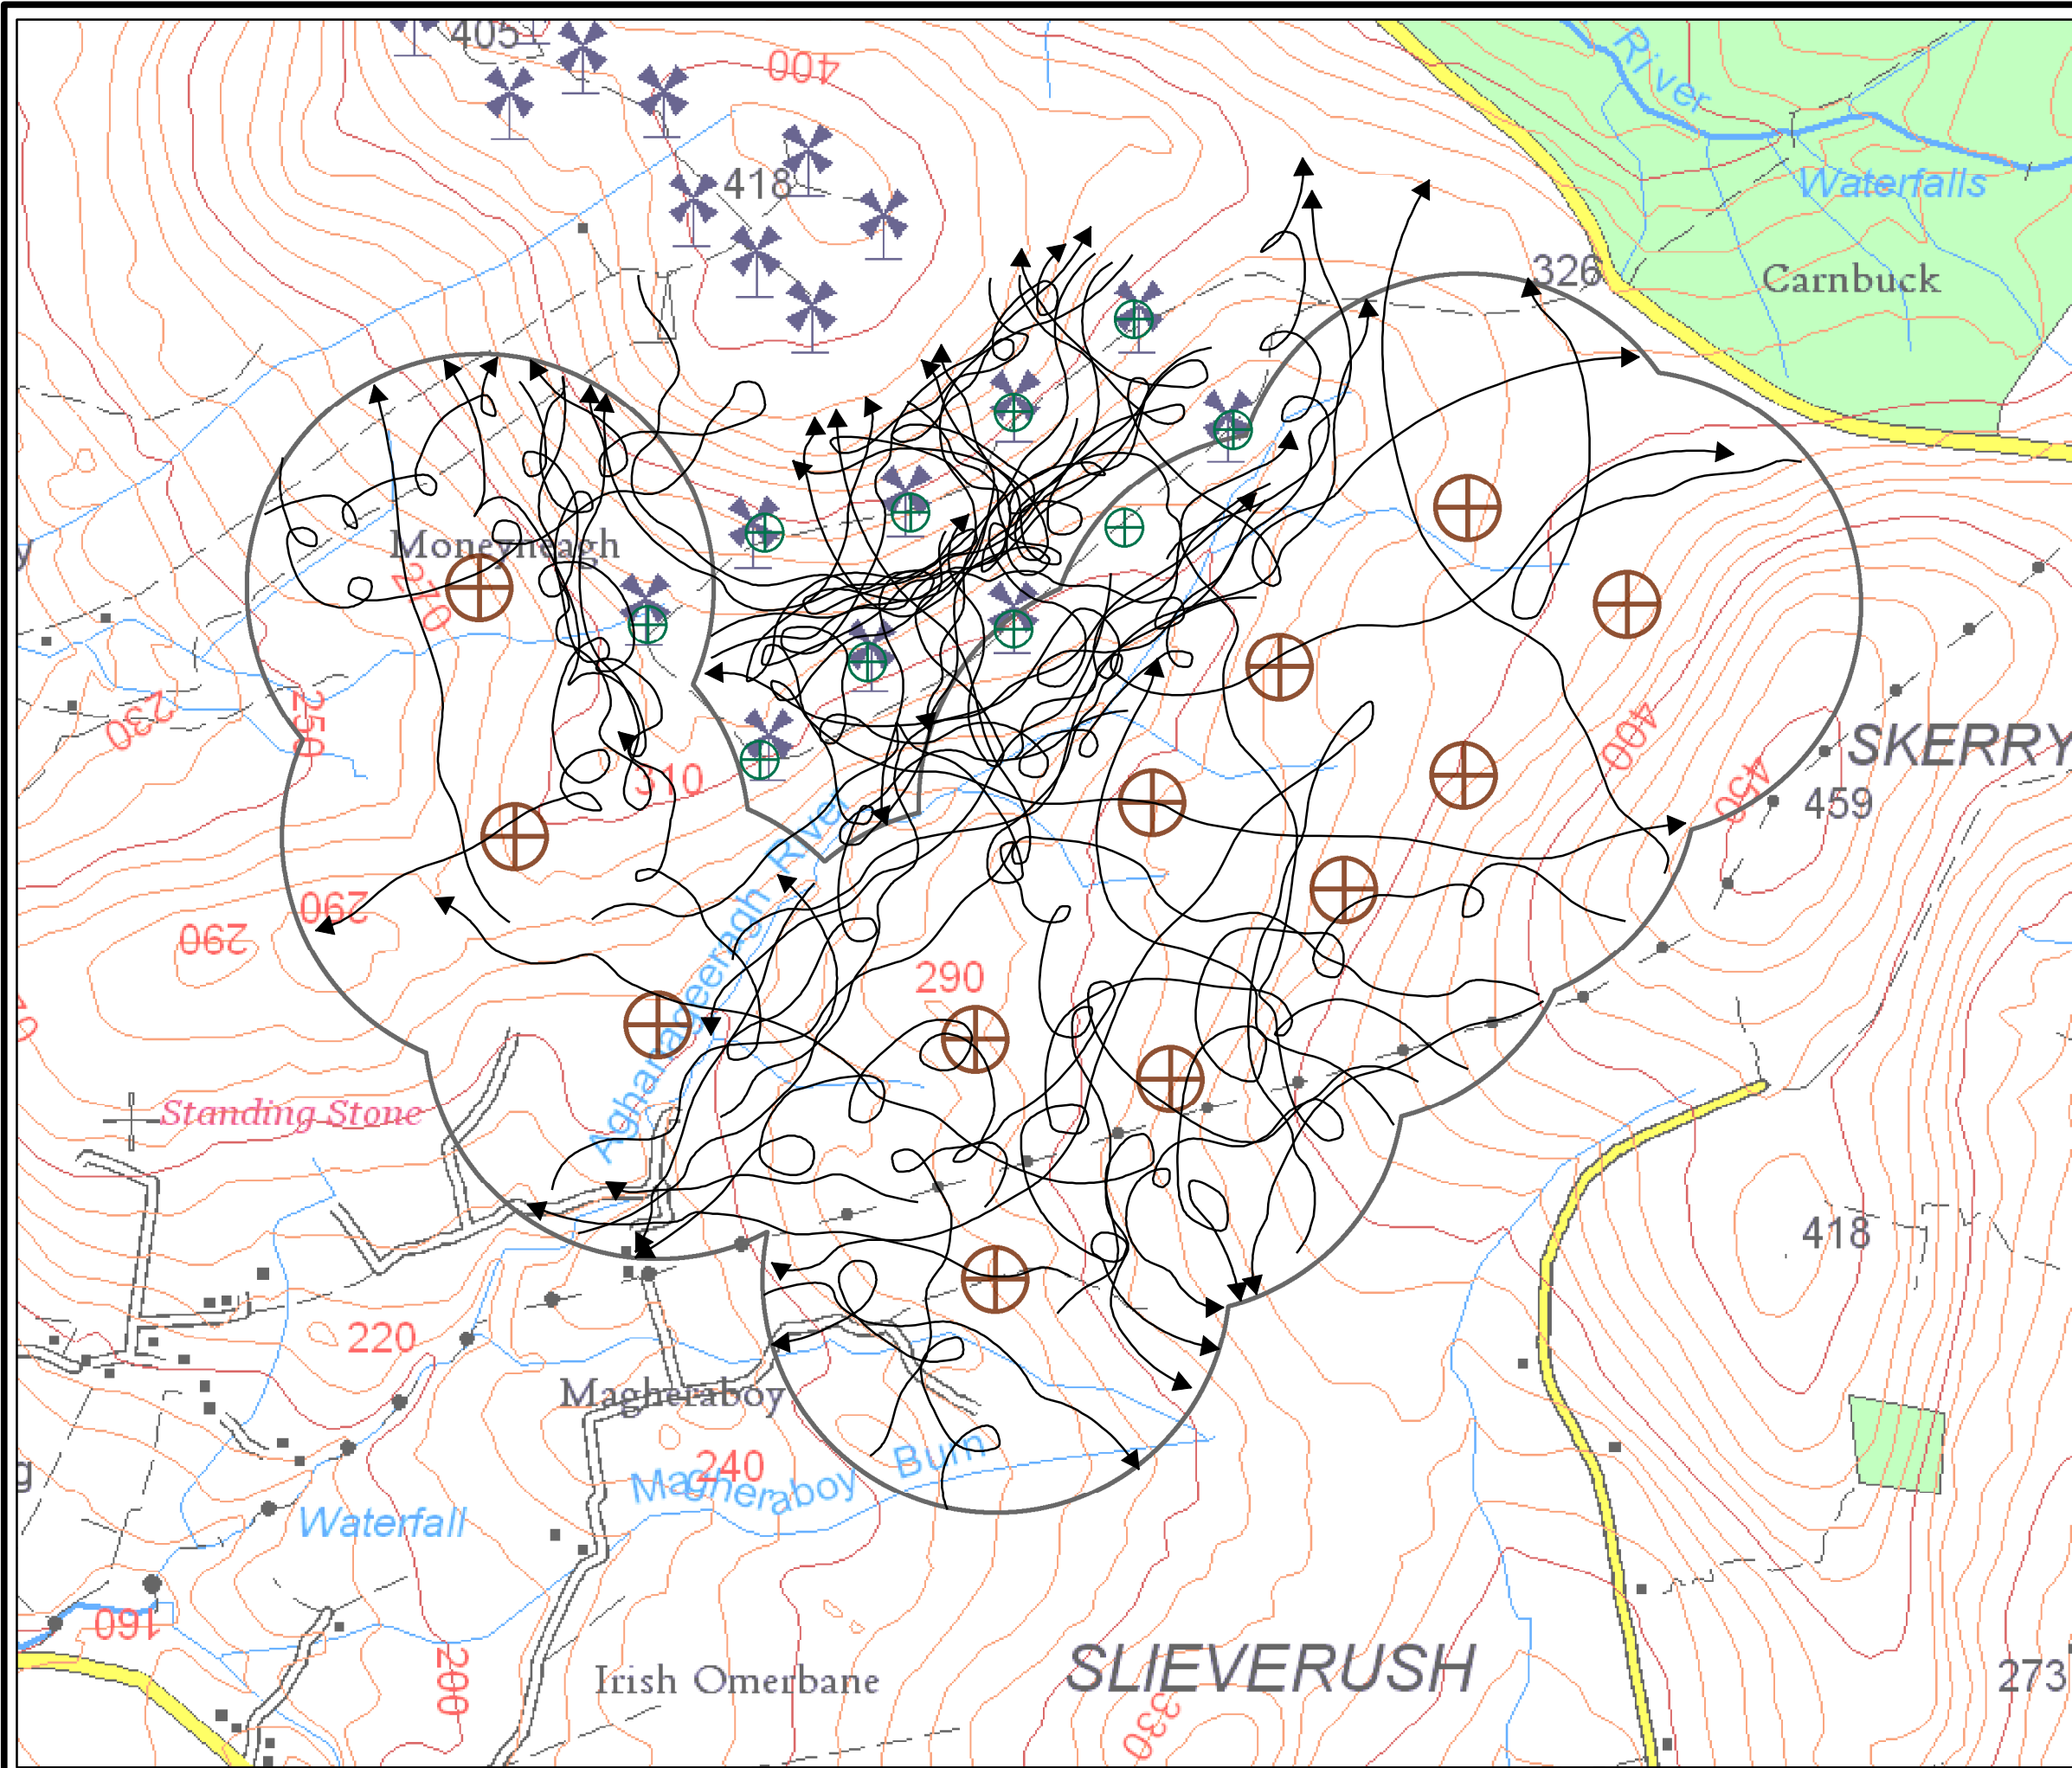

CARNBUCK

FIGURE 8.11

BUZZARD FLIGHTLINES

© CROWN COPYRIGHT, ALL RIGHTS RESERVED.
2022 LICENCE NUMBER 242.

-  buzzard flightlines
-  Gruig Wind Farm
-  Carnbuck Wind Farm
-  500 m turbine buffer

LAYOUT DWG: N/A | T-LAYOUT NO.: PNIrgrx047

DRAWING NUMBER: **03090-RES-LAY-DR-TE-016**

SCALE - 1:14,000 @ A3

ENVIRONMENTAL STATEMENT & PLANNING APPLICATION 2022

THIS DRAWING IS THE PROPERTY OF RENEWABLE ENERGY SYSTEMS LTD. AND NO REPRODUCTION MAY BE MADE IN WHOLE OR IN PART WITHOUT PERMISSION