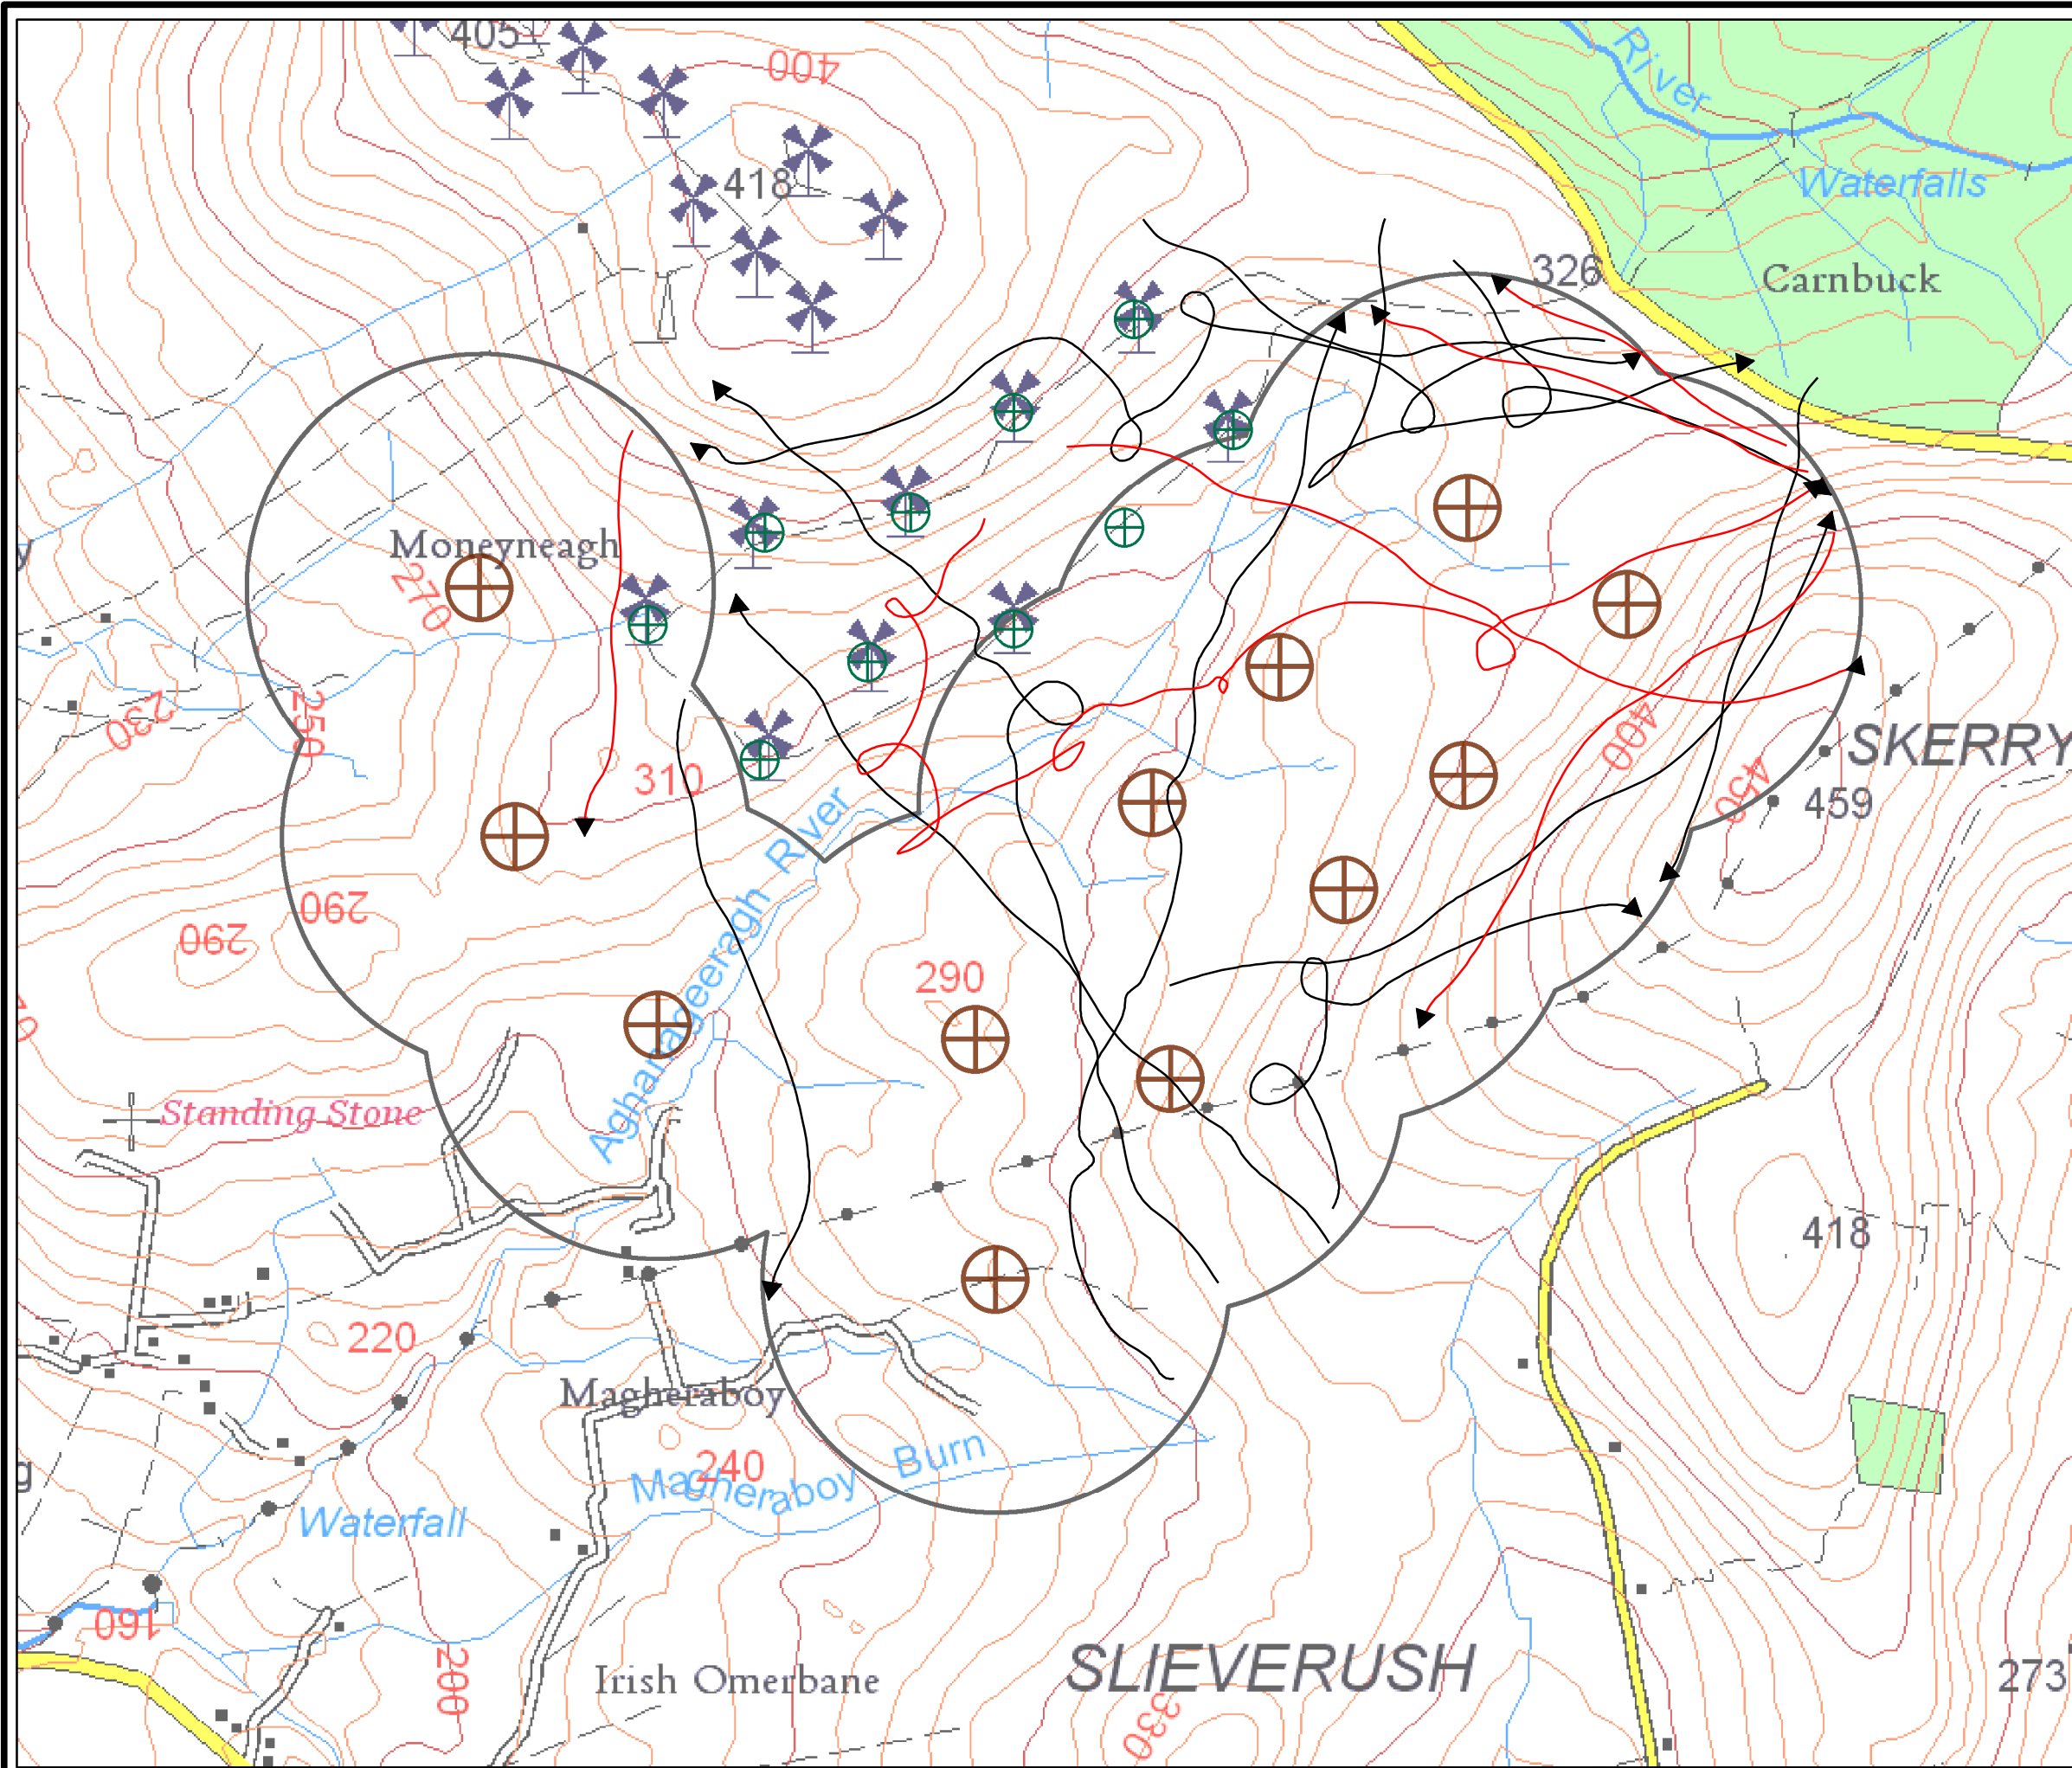

CARNBUCK

FIGURE 8.8

MERLIN AND PEREGRINE FLIGHTLINES

© CROWN COPYRIGHT, ALL RIGHTS RESERVED.
2022 LICENCE NUMBER 242.

-  merlin flightlines
-  peregrine flightlines
-  Gruig Wind Farm
-  Carnbuck Wind Farm
-  500 m turbine buffer

LAYOUT DWG: N/A T-LAYOUT NO.: PNIrgx047

DRAWING NUMBER: **03090-RES-LAY-DR-TE-013**

SCALE - 1:14,000 @ A3

ENVIRONMENTAL STATEMENT & PLANNING APPLICATION 2022

THIS DRAWING IS THE PROPERTY OF RENEWABLE ENERGY SYSTEMS LTD. AND NO REPRODUCTION MAY BE MADE IN WHOLE OR IN PART WITHOUT PERMISSION