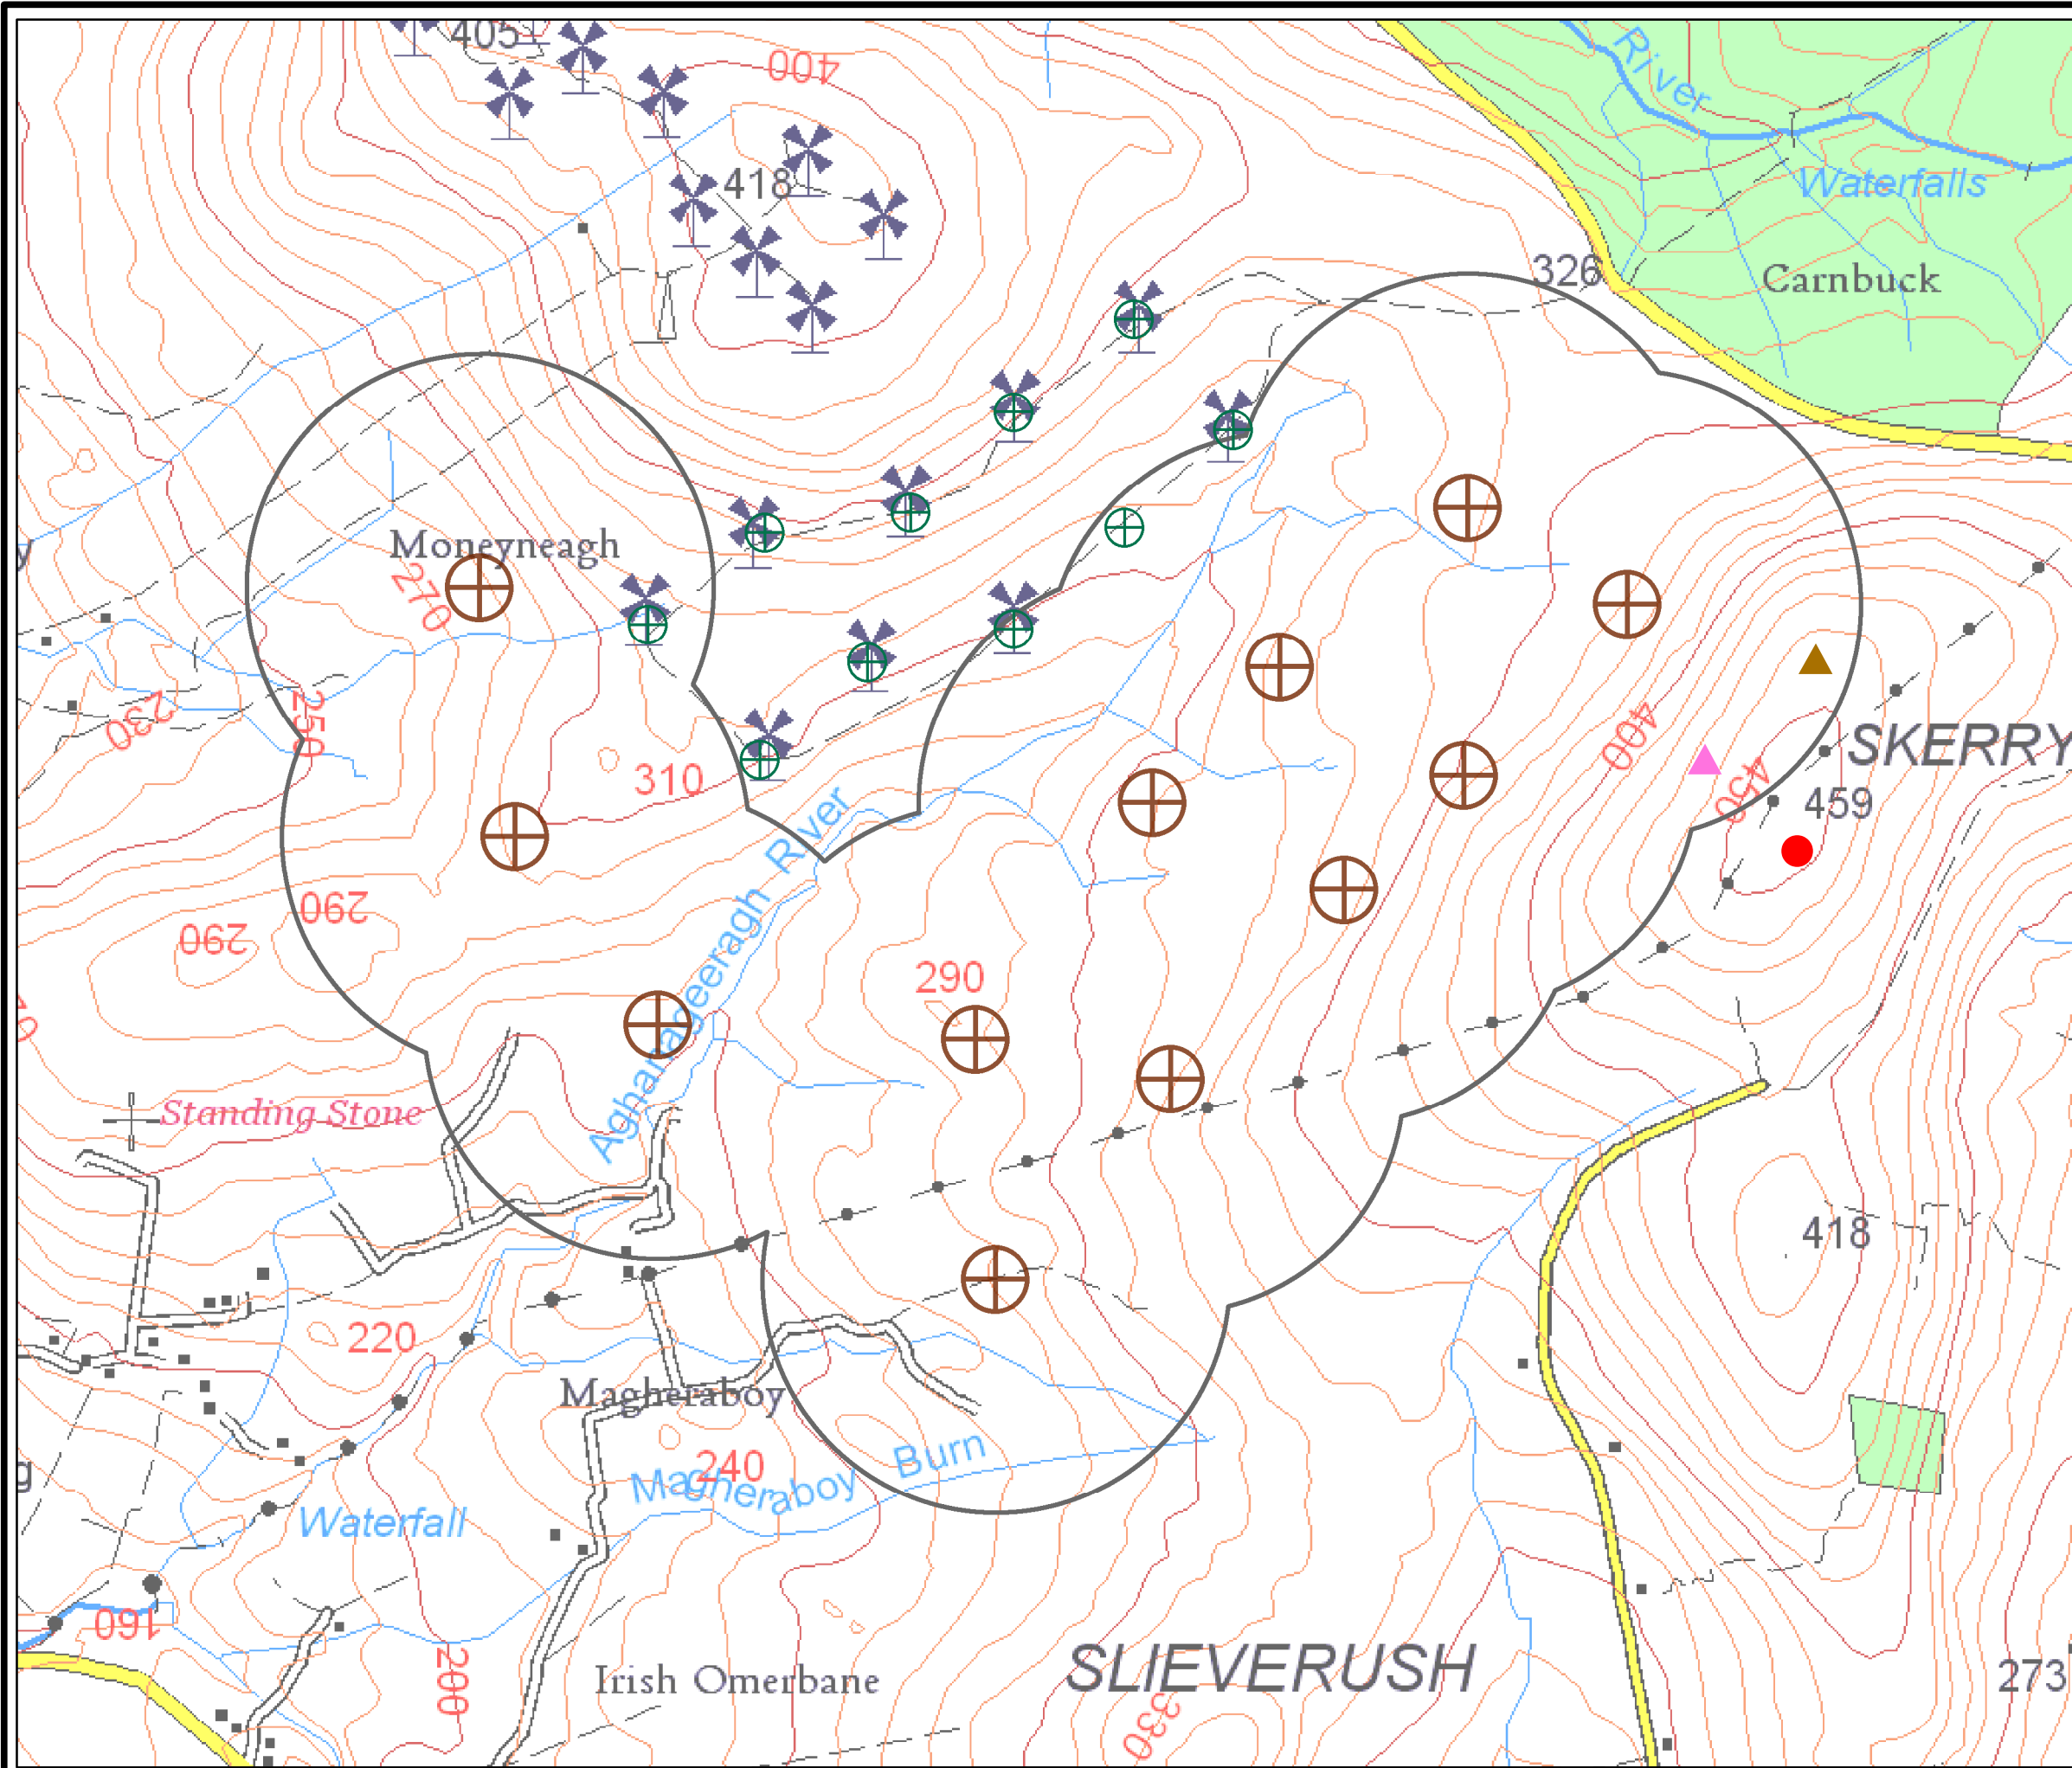

CARNBUCK

FIGURE 8.6

LOCATIONS OF GOLDEN PLOVERS (WINTER SEASON)

© CROWN COPYRIGHT, ALL RIGHTS RESERVED. 2022 LICENCE NUMBER 242.

- golden plover location 1 *regular resting place*
- ▲ golden plover flock 01 Mar 2022
- ▲ golden plover flock 17 Feb 2022
- ⊕ Gruig Wind Farm
- ⊕ Carnbuck Wind Farm
- 500 m turbine buffer

LAYOUT DWG: N/A T-LAYOUT NO.: PNIrgx047

DRAWING NUMBER: **03090-RES-LAY-DR-TE-011**

SCALE - 1:14,000 @ A3

ENVIRONMENTAL STATEMENT & PLANNING APPLICATION 2022

THIS DRAWING IS THE PROPERTY OF RENEWABLE ENERGY SYSTEMS LTD. AND NO REPRODUCTION MAY BE MADE IN WHOLE OR IN PART WITHOUT PERMISSION